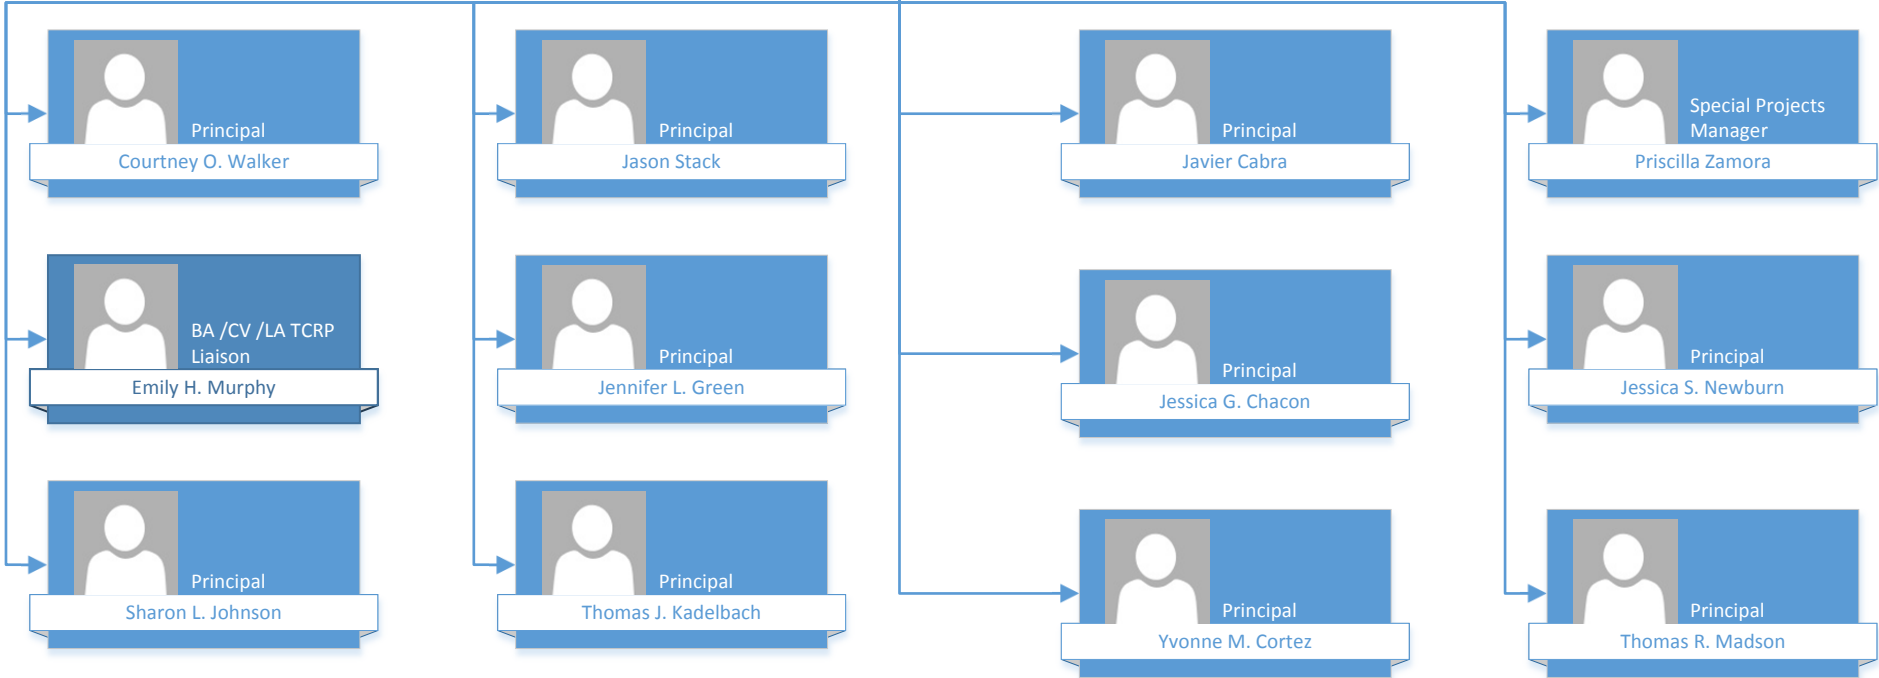

BA / CV / LA TCRP Liaison
Julie M. Tsai

Coach,
Instructional
Dawn B. Barnes

Coach,
Instructional
Dionne K. Aminata Samb

Instr Coach ELA
Comm Core
Leilani C. Lafaurie

Coach,
Instructional
Rosario E. Parra

Coach,
Instructional
Veronica C. Ernandes