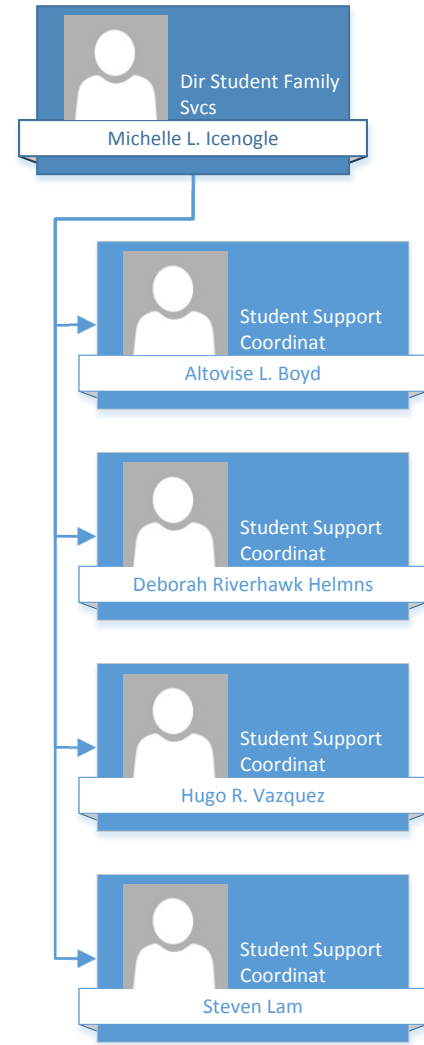

Executive Director
Allison Leslie

Managin Dir of
Bus & Oper
Kahlmus D. Eatman

Principal
Megan C. McGrail

Principal
Nickalous A. Manning

Principal
Owen R. Ricciardi

Dir Growth &
Strategy
Sydney H. Ahearn

```
graph TD; K[Katherine Kling, Regional Dir of Education] --> C[Caroline M. Vance, Coach, Instructional]; K --> F[Chris D. Florez, Mgr of Digital Learning]; K --> F2[Kristy-Anne E. Fernandez, Coach, Instructional]; K --> S[Matthew Seigel, Data & Assessment Analyst]; K --> N[Naomi E. Nunez, Coach, Instructional]; K --> M[Thomas Mcgrail, Coach, Instructional];
```